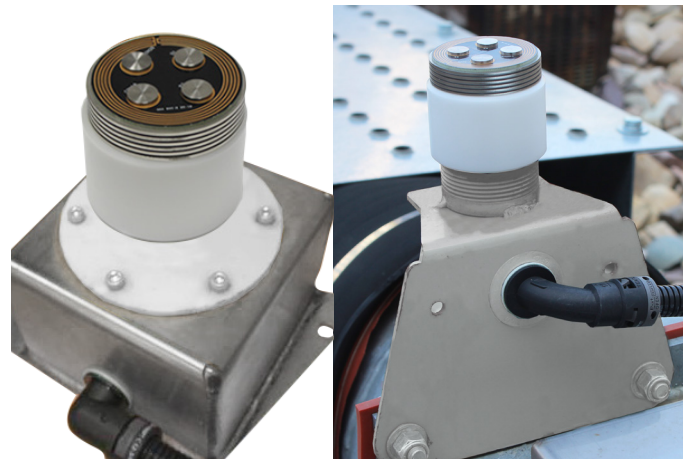

ArcticSense

Track and Switch Snow Sensor

ArcticSense

Thermon's ArcticSense is specifically designed to detect precipitation in the form of snow, sleet or rain from any angle of incidence, making it ideal for detecting both falling and drifting snow in high winds.

Rigorous testing and field evaluations against competitive sensors was integral to the ArcticSense design and development process. The result is a proven design with class leading performance and reliability, ideally tailored for harsh environments. Versatile construction allows for multiple mounting options such as: aerial, ground, duct or custom applications.

BENEFITS

- Reliably detects both falling and blowing snow.
- Provides reliable automatic control which minimizes dispatcher involvement and reduces switch heating life cycle cost.
- Rugged construction
- Corrosion resistant
- Easy integration to existing Fastrax™ snow clearing products, SwitchBlade, Hellfire and FEB.
- Easily maintained

FEATURES

- Increased sensitivity detects the slightest snowfall.
- Compact, solid construction makes it extremely rugged and suitable for the harsh railroad environment.
- 360° of vertical side sensing surface provides for snow detection from any direction.
- Designed for harsh EMI and surge environments. Tested to both IEC62236-4 and AREMA standards.
- Tunable controls: Snow/rain temperature set point and moisture sensitivity.
- Stainless steel side sensing electrodes.
- Custom Applications