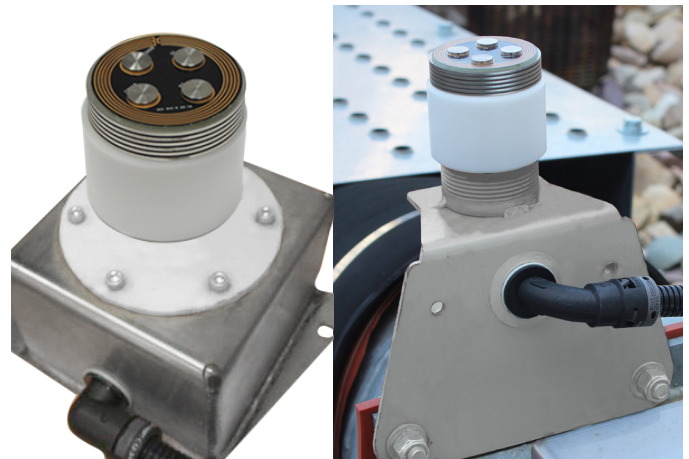

OPS SNOW SENSOR

The Fastrax™ OPS is specifically designed to detect precipitation in the form of snow, sleet or rain from any angle of incidence, making it ideal for detecting both falling and drifting snow in high winds.

Rigorous testing and field evaluations against competitive sensors was integral to the OPS design and development process. The result is a proven design with class leading performance and reliability, ideally tailored for harsh environments. Versatile construction allows for multiple mounting options such as: aerial, ground, duct or custom applications.

FEATURES

- Increased sensitivity detects the slightest snowfall.
- Compact, solid construction makes it extremely rugged and suitable for the harsh railroad environment.
- 360° of vertical side sensing surface provides for snow detection from any direction.
- Designed for harsh EMI and surge environments. Tested to both IEC62236-4 and AREMA standards.
- Tunable controls: Snow/rain temperature set point and moisture sensitivity.
- Stainless steel side sensing electrodes.
- Custom Applications

Fastrax™

Track and Switch Heaters

OPS SENSOR

Weather tight, fully encapsulated construction adds strength and protects internal components

Top sensing grid with corrosion resistant gold tracings

Stainless steel hardware