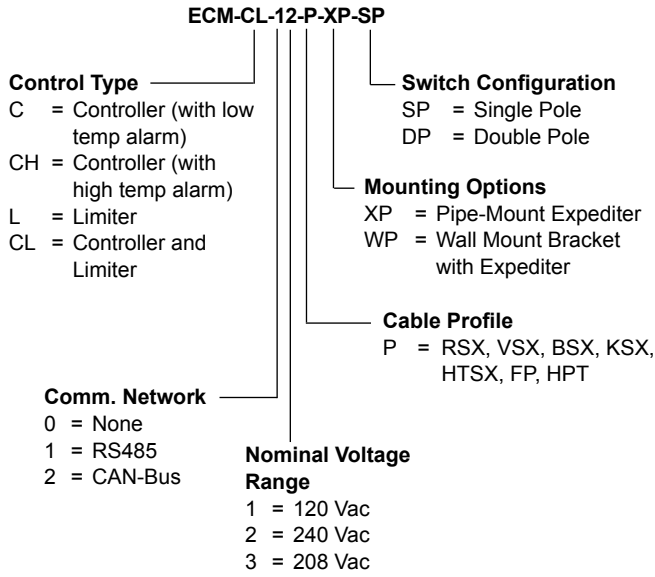

PRODUCT SPECIFICATIONS
TraceNet™ ECM™
 ELECTRONIC CONTROL MODULE

PRODUCT REFERENCE LEGEND

TYPICAL WIRING DIAGRAM (for controller with limiter)