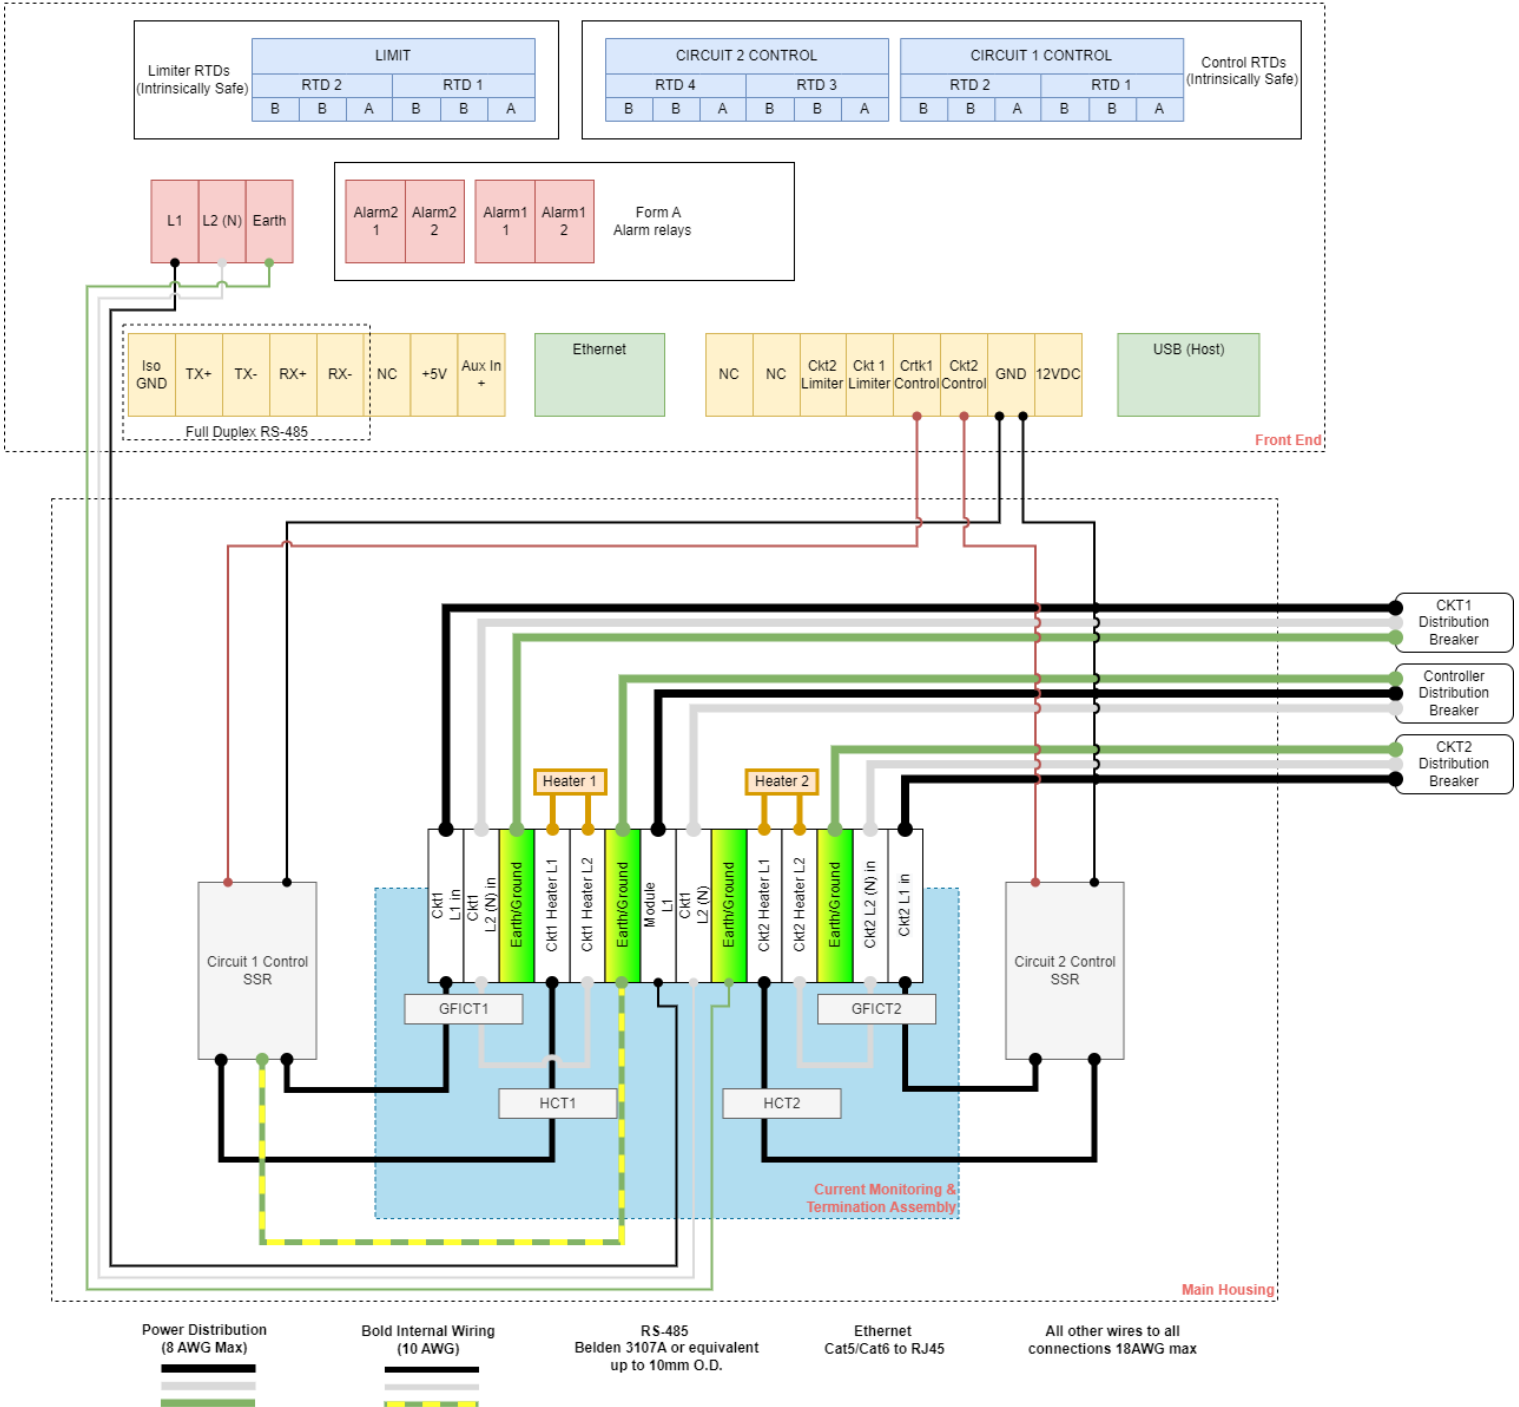

SYSTEM WIRING DIAGRAMS

GENESIS DUO™

DUAL-POINT CONTROL AND MONITORING

Genesis Duo 2-Circuit SSR Wiring Diagram Single Breaker Design

Thermon • 100 Thermon Dr • PO Box 609 San Marcos, TX 78667-0609 • Phone: 512-396-5801 • 1-800-820-4328 For the Thermon office nearest you visit us at www.thermon.com

SYSTEM WIRING DIAGRAMS

GENESIS DUO™

DUAL-POINT CONTROL AND MONITORING

Genesis Duo 2-Circuit SSR Wiring Diagram Dual Breaker Design

Thermon · 100 Thermon Dr · PO Box 609 San Marcos, TX 78667-0609 · Phone: 512-396-5801 · 1-800-820-4328 For the Thermon office nearest you visit us at www.thermon.com

SYSTEM WIRING DIAGRAMS

GENESIS DUO™

DUAL-POINT CONTROL AND MONITORING

Genesis Duo 2-Circuit SSR Wiring Diagram Triple Breaker Design

Thermon · 100 Thermon Dr · PO Box 609 San Marcos, TX 78667-0609 · Phone: 512-396-5801 · 1-800-820-4328 For the Thermon office nearest you visit us at www.thermon.com

SYSTEM WIRING DIAGRAMS

GENESIS DUO™

DUAL-POINT CONTROL AND MONITORING

Genesis Duo 1-CKT SSR with EMR Limiter Wiring Diagram Single Breaker Design

Thermon • 100 Thermon Dr • PO Box 609 San Marcos, TX 78667-0609 • Phone: 512-396-5801 • 1-800-820-4328 For the Thermon office nearest you visit us at www.thermon.com