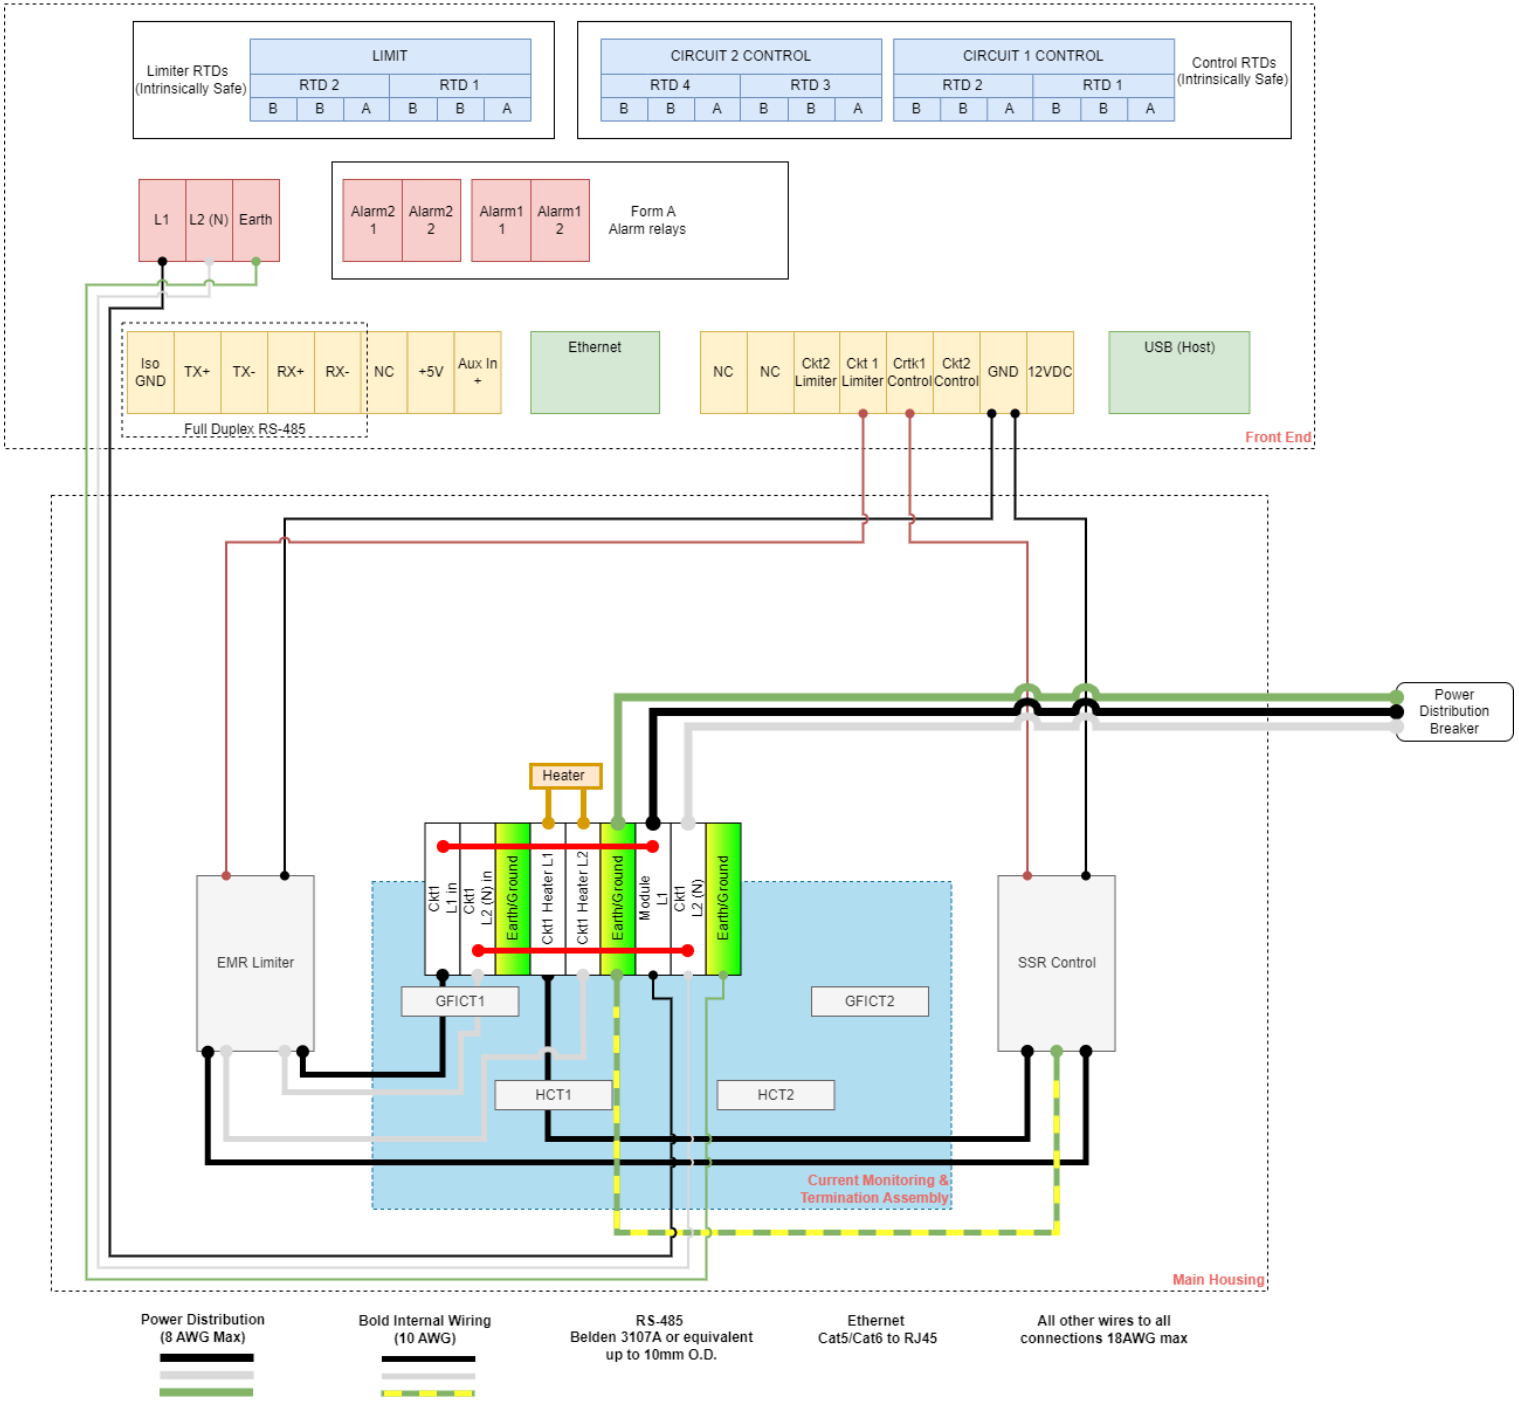

SYSTEM WIRING DIAGRAMS

GENESIS DUO™

DUAL-POINT CONTROL AND MONITORING

Genesis Duo 2-Circuit SSR Wiring Diagram Dual Breaker Design

Thermon · 100 Thermon Dr · PO Box 609 San Marcos, TX 78667-0609 · Phone: 512-396-5801 · 1-800-820-4328 For the Thermon office nearest you visit us at www.thermon.com

SYSTEM WIRING DIAGRAMS

GENESIS DUO™

DUAL-POINT CONTROL AND MONITORING

Genesis Duo 2-Circuit SSR Wiring Diagram Triple Breaker Design

Thermon · 100 Thermon Dr · PO Box 609 San Marcos, TX 78667-0609 · Phone: 512-396-5801 · 1-800-820-4328 For the Thermon office nearest you visit us at www.thermon.com

SYSTEM WIRING DIAGRAMS

GENESIS DUO™

DUAL-POINT CONTROL AND MONITORING

Genesis Duo 1-CKT SSR with EMR Limiter Wiring Diagram Single Breaker Design

Thermon • 100 Thermon Dr • PO Box 609 San Marcos, TX 78667-0609 • Phone: 512-396-5801 • 1-800-820-4328 For the Thermon office nearest you visit us at www.thermon.com

SYSTEM WIRING DIAGRAMS

GENESIS DUO™

DUAL-POINT CONTROL AND MONITORING

Genesis Duo 1-CKT SSR with EMR Limiter Wiring Diagram Dual Breaker Design

Thermon • 100 Thermon Dr • PO Box 609 San Marcos, TX 78667-0609 • Phone: 512-396-5801 • 1-800-820-4328 For the Thermon office nearest you visit us at www.thermon.com