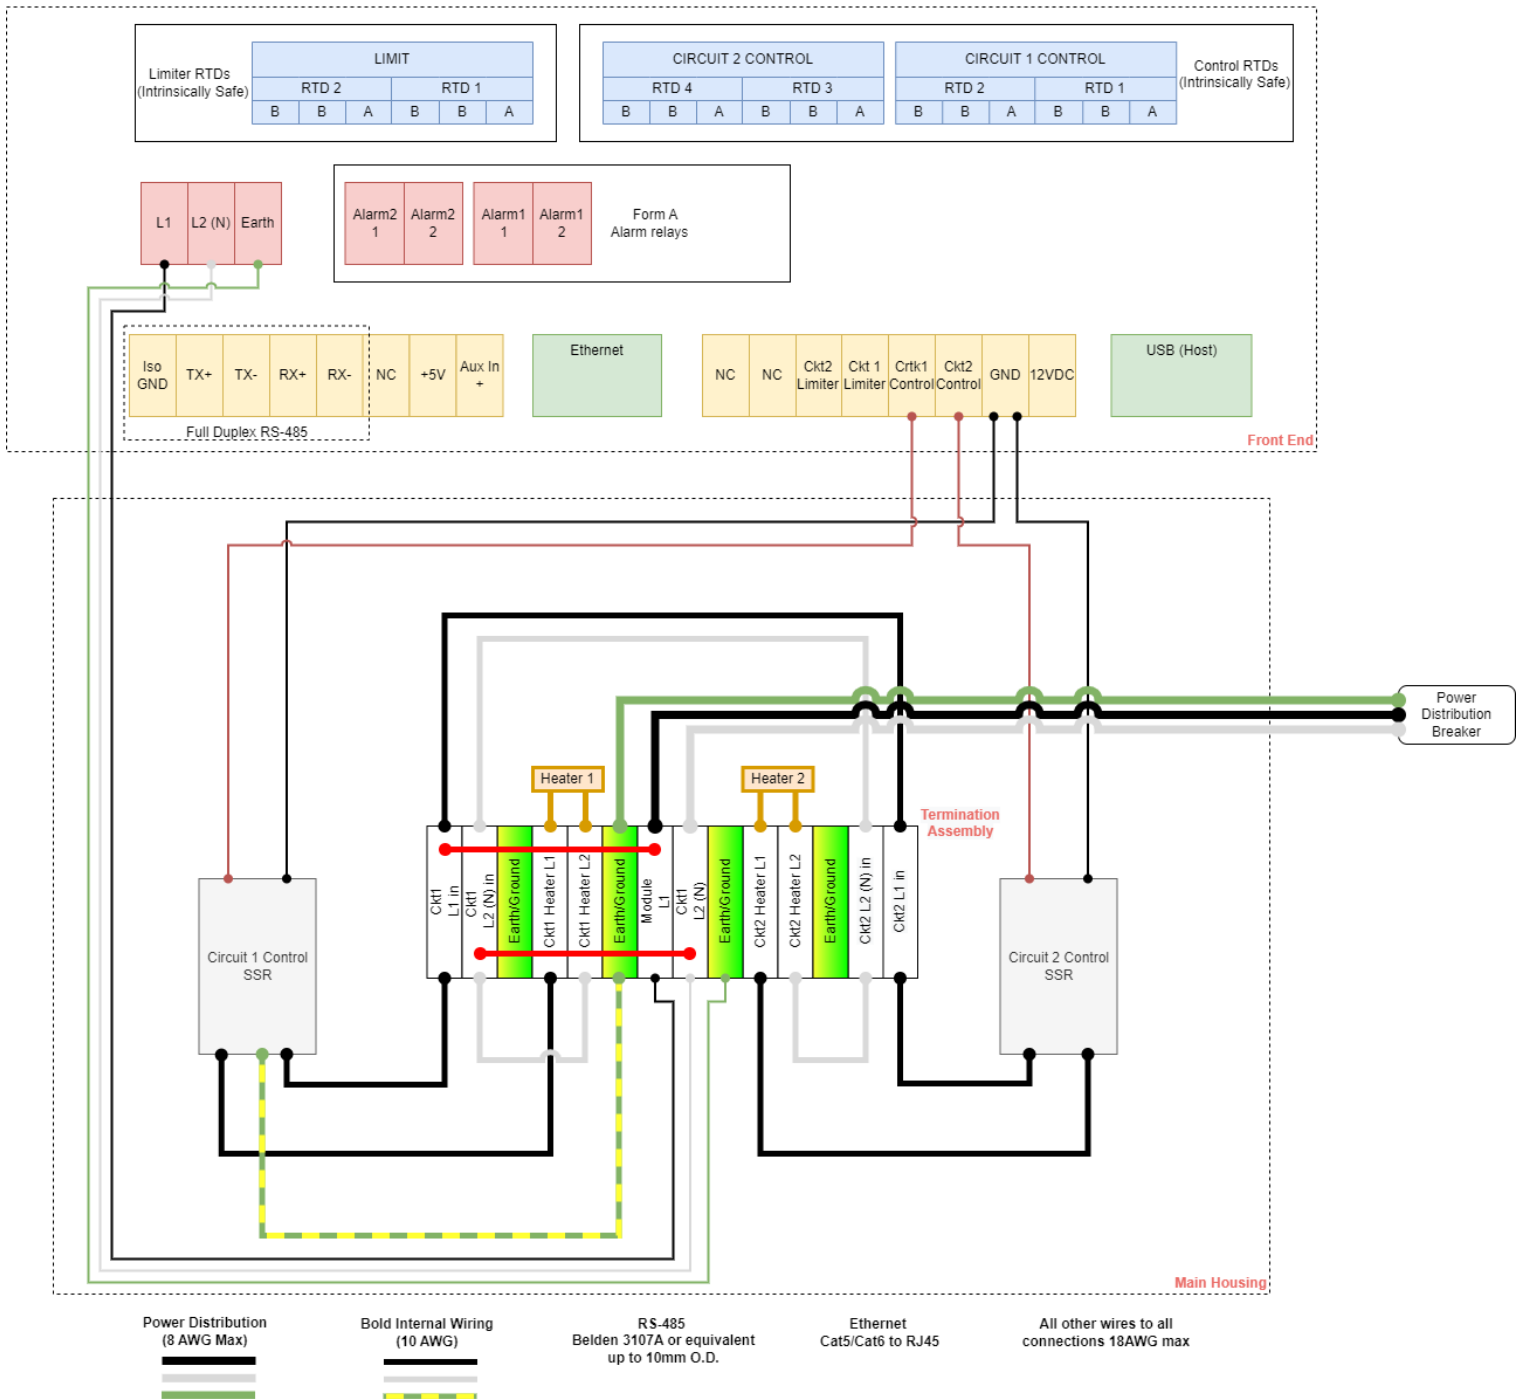

SYSTEM WIRING DIAGRAMS

GENESIS DUO™

DUAL-POINT CONTROL AND MONITORING

Genesis Duo 2-Circuit 2-Pole Wiring Diagram 15A/Circuit

Thermon • 100 Thermon Dr • PO Box 609 San Marcos, TX 78667-0609 • Phone: 512-396-5801 • 1-800-820-4328 For the Thermon office nearest you visit us at www.thermon.com

SYSTEM WIRING DIAGRAMS

GENESIS DUO™

DUAL-POINT CONTROL AND MONITORING

Genesis Duo 1-Circuit 2-Pole Wiring Diagram 30A

Thermon • 100 Thermon Dr • PO Box 609 San Marcos, TX 78667-0609 • Phone: 512-396-5801 • 1-800-820-4328 For the Thermon office nearest you visit us at www.thermon.com

SYSTEM WIRING DIAGRAMS

GENESIS DUO™

DUAL-POINT CONTROL AND MONITORING

Genesis Duo 2-Circuit without Current Monitoring Wiring Diagram Single Breaker Design

Thermon • 100 Thermon Dr • PO Box 609 San Marcos, TX 78667-0609 • Phone: 512-396-5801 • 1-800-820-4328 For the Thermon office nearest you visit us at www.thermon.com

SYSTEM WIRING DIAGRAMS

GENESIS DUO™

DUAL-POINT CONTROL AND MONITORING

Genesis Duo Single Circuit with SSR Limiter Wiring Diagram Single Breaker Design

Thermon • 100 Thermon Dr • PO Box 609 San Marcos, TX 78667-0609 • Phone: 512-396-5801 • 1-800-820-4328 For the Thermon office nearest you visit us at www.thermon.com