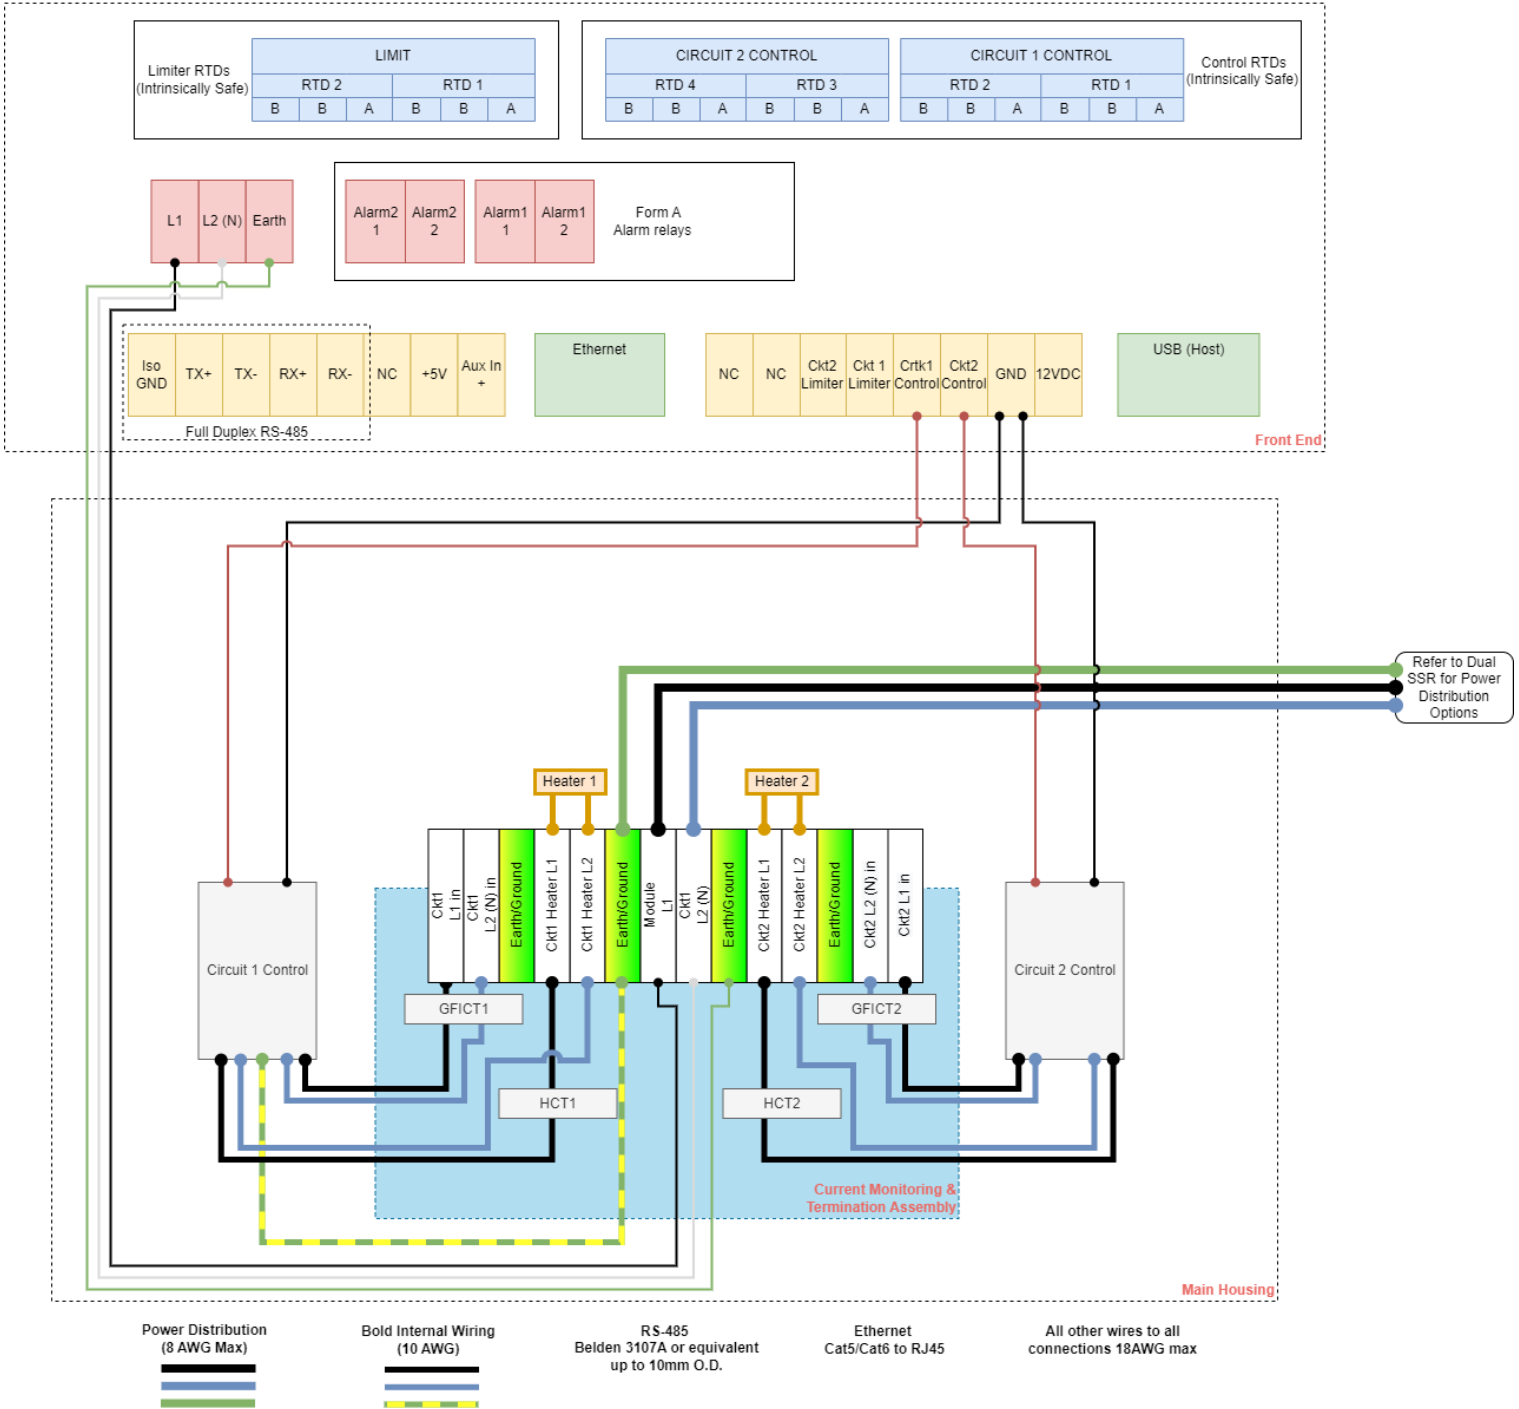

SYSTEM WIRING DIAGRAMS

GENESIS DUO™

DUAL-POINT CONTROL AND MONITORING

Genesis Duo 1-CKT SSR with EMR Limiter Wiring Diagram Single Breaker Design

Thermon • 100 Thermon Dr • PO Box 609 San Marcos, TX 78667-0609 • Phone: 512-396-5801 • 1-800-820-4328 For the Thermon office nearest you visit us at www.thermon.com

SYSTEM WIRING DIAGRAMS

GENESIS DUO™

DUAL-POINT CONTROL AND MONITORING

Genesis Duo 1-CKT SSR with EMR Limiter Wiring Diagram Dual Breaker Design

Thermon • 100 Thermon Dr • PO Box 609 San Marcos, TX 78667-0609 • Phone: 512-396-5801 • 1-800-820-4328 For the Thermon office nearest you visit us at www.thermon.com

SYSTEM WIRING DIAGRAMS

GENESIS DUO™

DUAL-POINT CONTROL AND MONITORING

Genesis Duo 2-Circuit 2-Pole Wiring Diagram 15A/Circuit

Thermon • 100 Thermon Dr • PO Box 609 San Marcos, TX 78667-0609 • Phone: 512-396-5801 • 1-800-820-4328 For the Thermon office nearest you visit us at www.thermon.com

SYSTEM WIRING DIAGRAMS

GENESIS DUO™

DUAL-POINT CONTROL AND MONITORING

Genesis Duo 1-Circuit 2-Pole Wiring Diagram 30A

Thermon • 100 Thermon Dr • PO Box 609 San Marcos, TX 78667-0609 • Phone: 512-396-5801 • 1-800-820-4328 For the Thermon office nearest you visit us at www.thermon.com