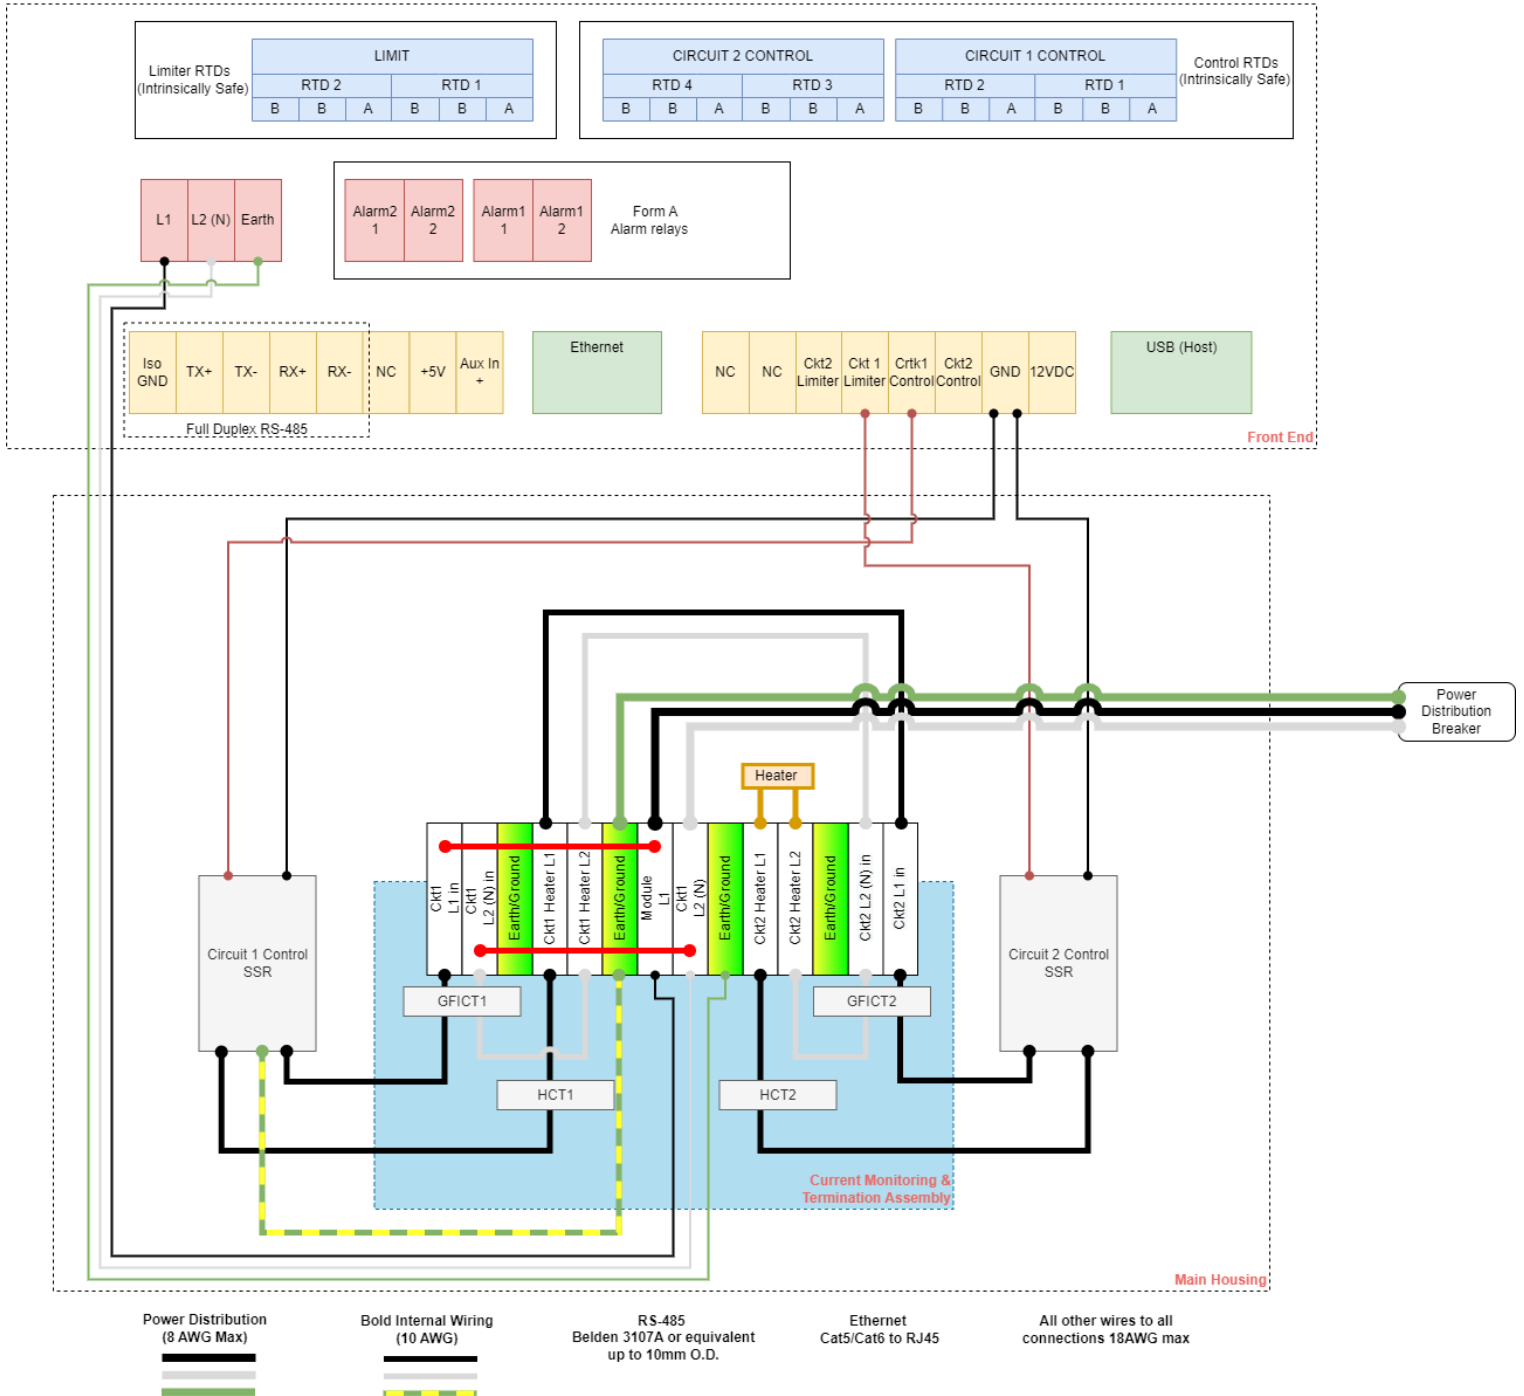

SYSTEM WIRING DIAGRAMS

GENESIS DUO™

DUAL-POINT CONTROL AND MONITORING

Genesis Duo 2-Circuit 2-Pole Wiring Diagram 15A/Circuit

Thermon • 100 Thermon Dr • PO Box 609 San Marcos, TX 78667-0609 • Phone: 512-396-5801 • 1-800-820-4328 For the Thermon office nearest you visit us at www.thermon.com

SYSTEM WIRING DIAGRAMS

GENESIS DUO™

DUAL-POINT CONTROL AND MONITORING

Genesis Duo 1-Circuit 2-Pole Wiring Diagram 30A

Thermon • 100 Thermon Dr • PO Box 609 San Marcos, TX 78667-0609 • Phone: 512-396-5801 • 1-800-820-4328 For the Thermon office nearest you visit us at www.thermon.com

SYSTEM WIRING DIAGRAMS

GENESIS DUO™

DUAL-POINT CONTROL AND MONITORING

Genesis Duo 2-Circuit without Current Monitoring Wiring Diagram Single Breaker Design

Thermon • 100 Thermon Dr • PO Box 609 San Marcos, TX 78667-0609 • Phone: 512-396-5801 • 1-800-820-4328 For the Thermon office nearest you visit us at www.thermon.com

SYSTEM WIRING DIAGRAMS

GENESIS DUO™

DUAL-POINT CONTROL AND MONITORING

Genesis Duo Single Circuit with SSR Limiter Wiring Diagram Single Breaker Design

Thermon • 100 Thermon Dr • PO Box 609 San Marcos, TX 78667-0609 • Phone: 512-396-5801 • 1-800-820-4328 For the Thermon office nearest you visit us at www.thermon.com