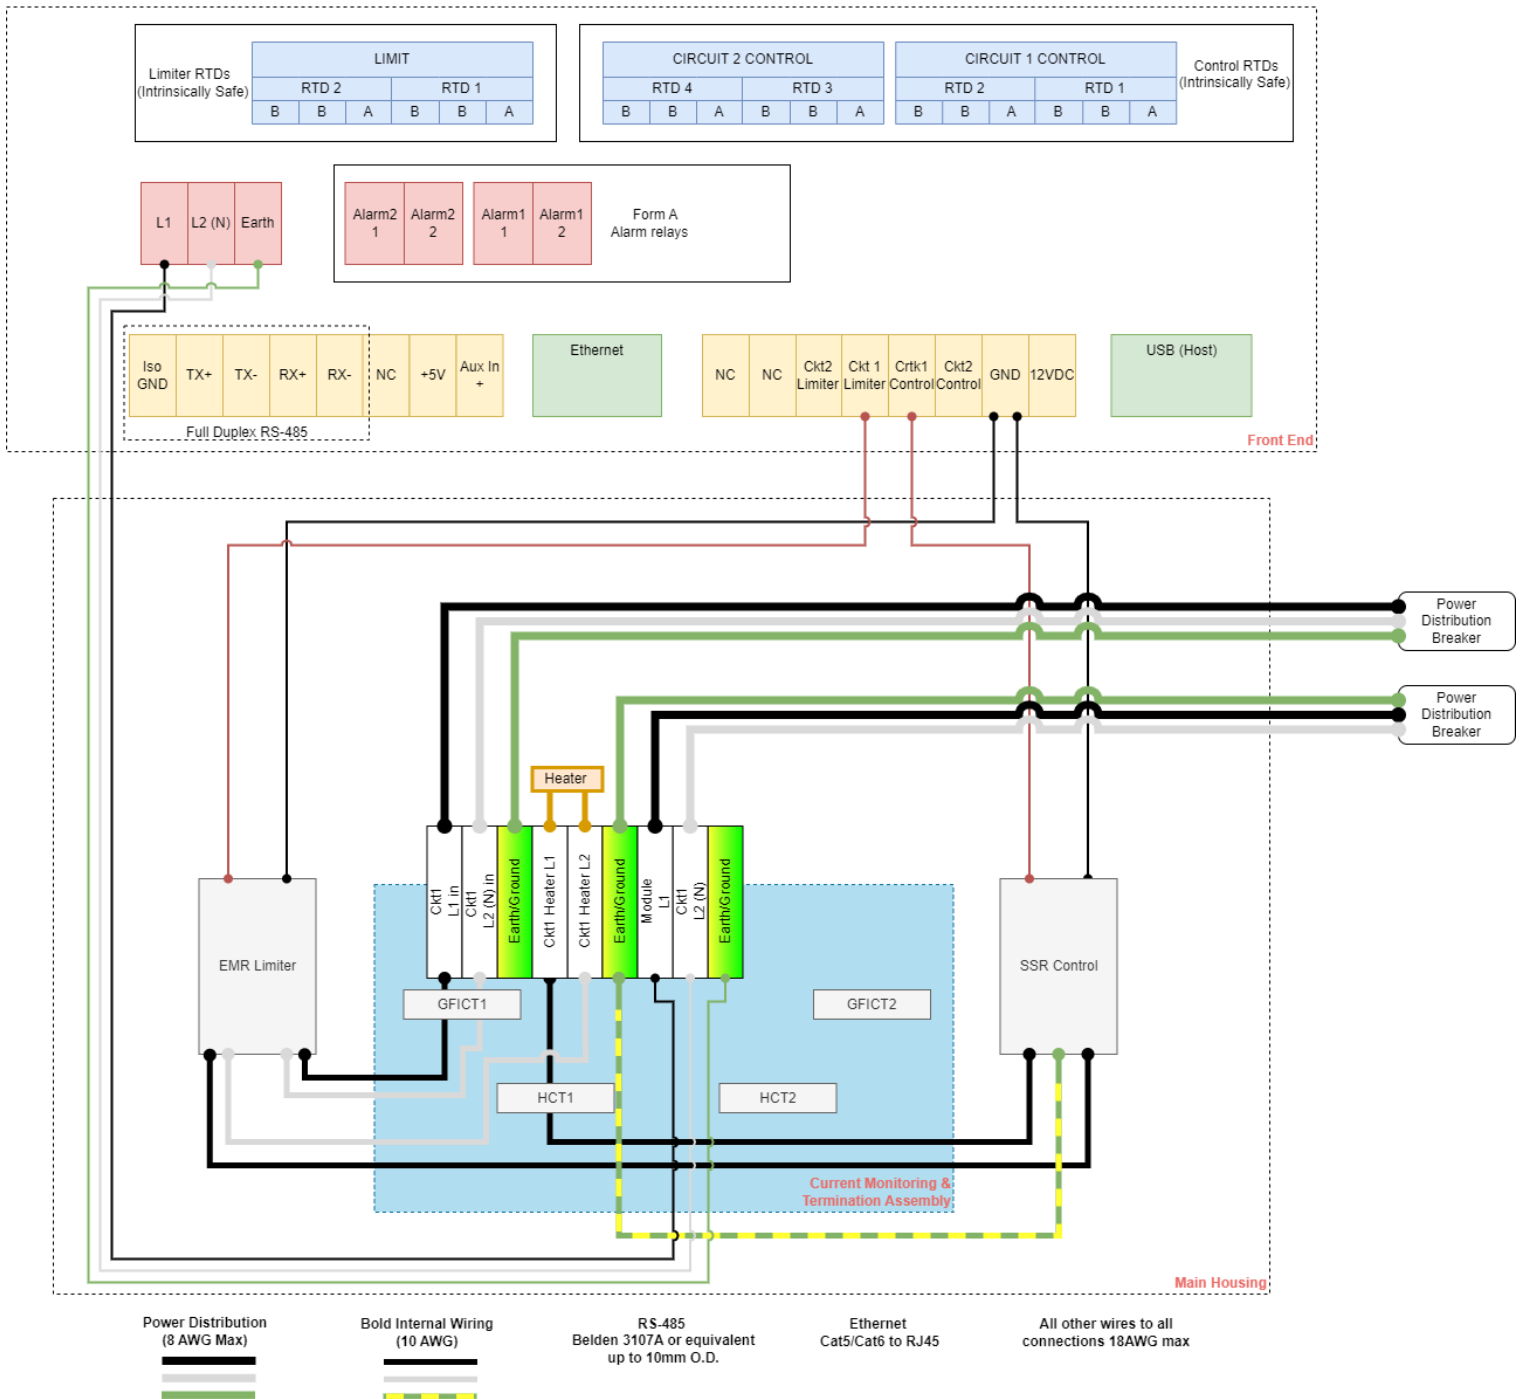

SYSTEM WIRING DIAGRAMS

GENESIS DUO™

DUAL-POINT CONTROL AND MONITORING

Genesis Duo 2-Circuit SSR Wiring Diagram Triple Breaker Design

Thermon · 100 Thermon Dr · PO Box 609 San Marcos, TX 78667-0609 · Phone: 512-396-5801 · 1-800-820-4328 For the Thermon office nearest you visit us at www.thermon.com

SYSTEM WIRING DIAGRAMS

GENESIS DUO™

DUAL-POINT CONTROL AND MONITORING

Genesis Duo 1-CKT SSR with EMR Limiter Wiring Diagram Single Breaker Design

Thermon • 100 Thermon Dr • PO Box 609 San Marcos, TX 78667-0609 • Phone: 512-396-5801 • 1-800-820-4328 For the Thermon office nearest you visit us at www.thermon.com

SYSTEM WIRING DIAGRAMS

GENESIS DUO™

DUAL-POINT CONTROL AND MONITORING

Genesis Duo 1-CKT SSR with EMR Limiter Wiring Diagram Dual Breaker Design

Thermon • 100 Thermon Dr • PO Box 609 San Marcos, TX 78667-0609 • Phone: 512-396-5801 • 1-800-820-4328 For the Thermon office nearest you visit us at www.thermon.com

SYSTEM WIRING DIAGRAMS

GENESIS DUO™

DUAL-POINT CONTROL AND MONITORING

Genesis Duo 2-Circuit 2-Pole Wiring Diagram 15A/Circuit

Thermon • 100 Thermon Dr • PO Box 609 San Marcos, TX 78667-0609 • Phone: 512-396-5801 • 1-800-820-4328 For the Thermon office nearest you visit us at www.thermon.com