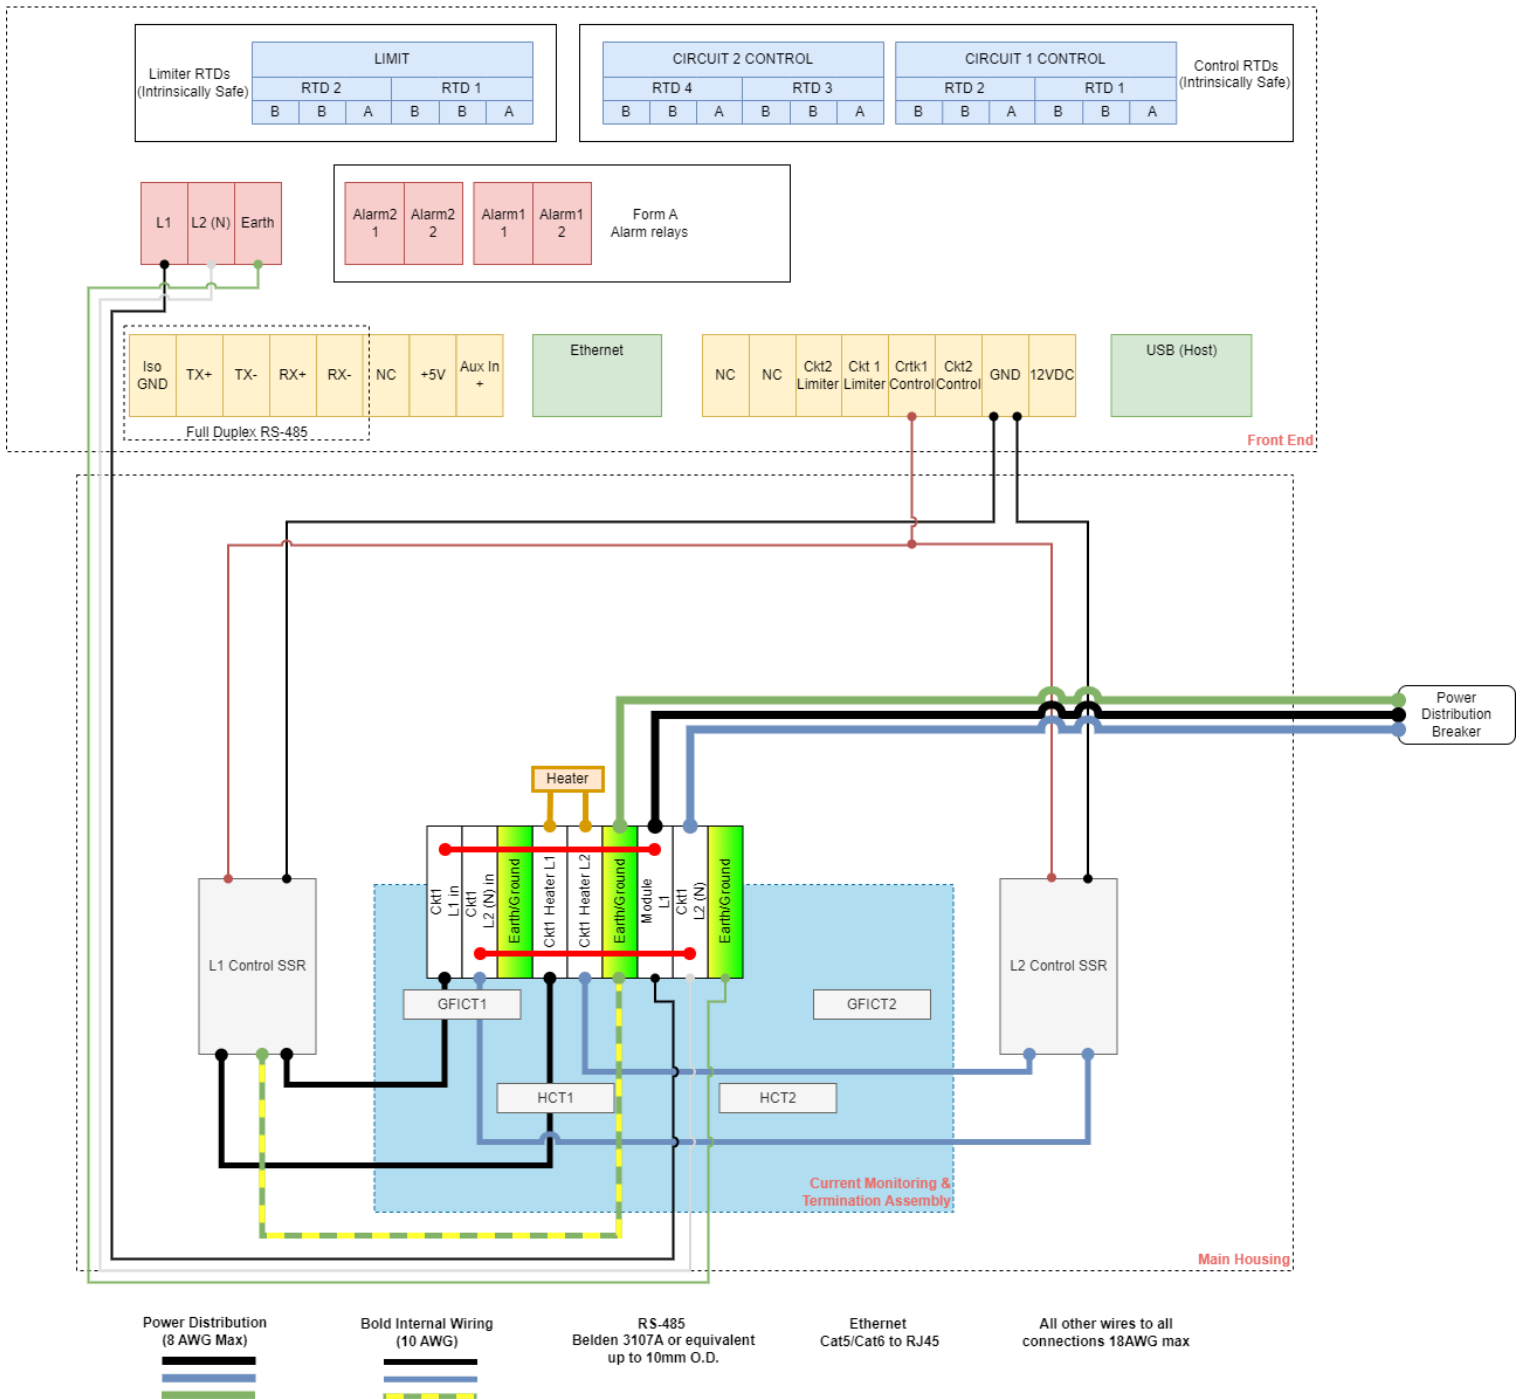

SYSTEM WIRING DIAGRAMS

GENESIS DUO™

DUAL-POINT CONTROL AND MONITORING

Genesis Duo 1-CKT SSR with EMR Limiter Wiring Diagram Dual Breaker Design

Thermon • 100 Thermon Dr • PO Box 609 San Marcos, TX 78667-0609 • Phone: 512-396-5801 • 1-800-820-4328 For the Thermon office nearest you visit us at www.thermon.com

SYSTEM WIRING DIAGRAMS

GENESIS DUO™

DUAL-POINT CONTROL AND MONITORING

Genesis Duo 2-Circuit 2-Pole Wiring Diagram 15A/Circuit

Thermon • 100 Thermon Dr • PO Box 609 San Marcos, TX 78667-0609 • Phone: 512-396-5801 • 1-800-820-4328 For the Thermon office nearest you visit us at www.thermon.com

SYSTEM WIRING DIAGRAMS

GENESIS DUO™

DUAL-POINT CONTROL AND MONITORING

Genesis Duo 1-Circuit 2-Pole Wiring Diagram 30A

Thermon • 100 Thermon Dr • PO Box 609 San Marcos, TX 78667-0609 • Phone: 512-396-5801 • 1-800-820-4328 For the Thermon office nearest you visit us at www.thermon.com

SYSTEM WIRING DIAGRAMS

GENESIS DUO™

DUAL-POINT CONTROL AND MONITORING

Genesis Duo 2-Circuit without Current Monitoring Wiring Diagram Single Breaker Design

Thermon • 100 Thermon Dr • PO Box 609 San Marcos, TX 78667-0609 • Phone: 512-396-5801 • 1-800-820-4328 For the Thermon office nearest you visit us at www.thermon.com