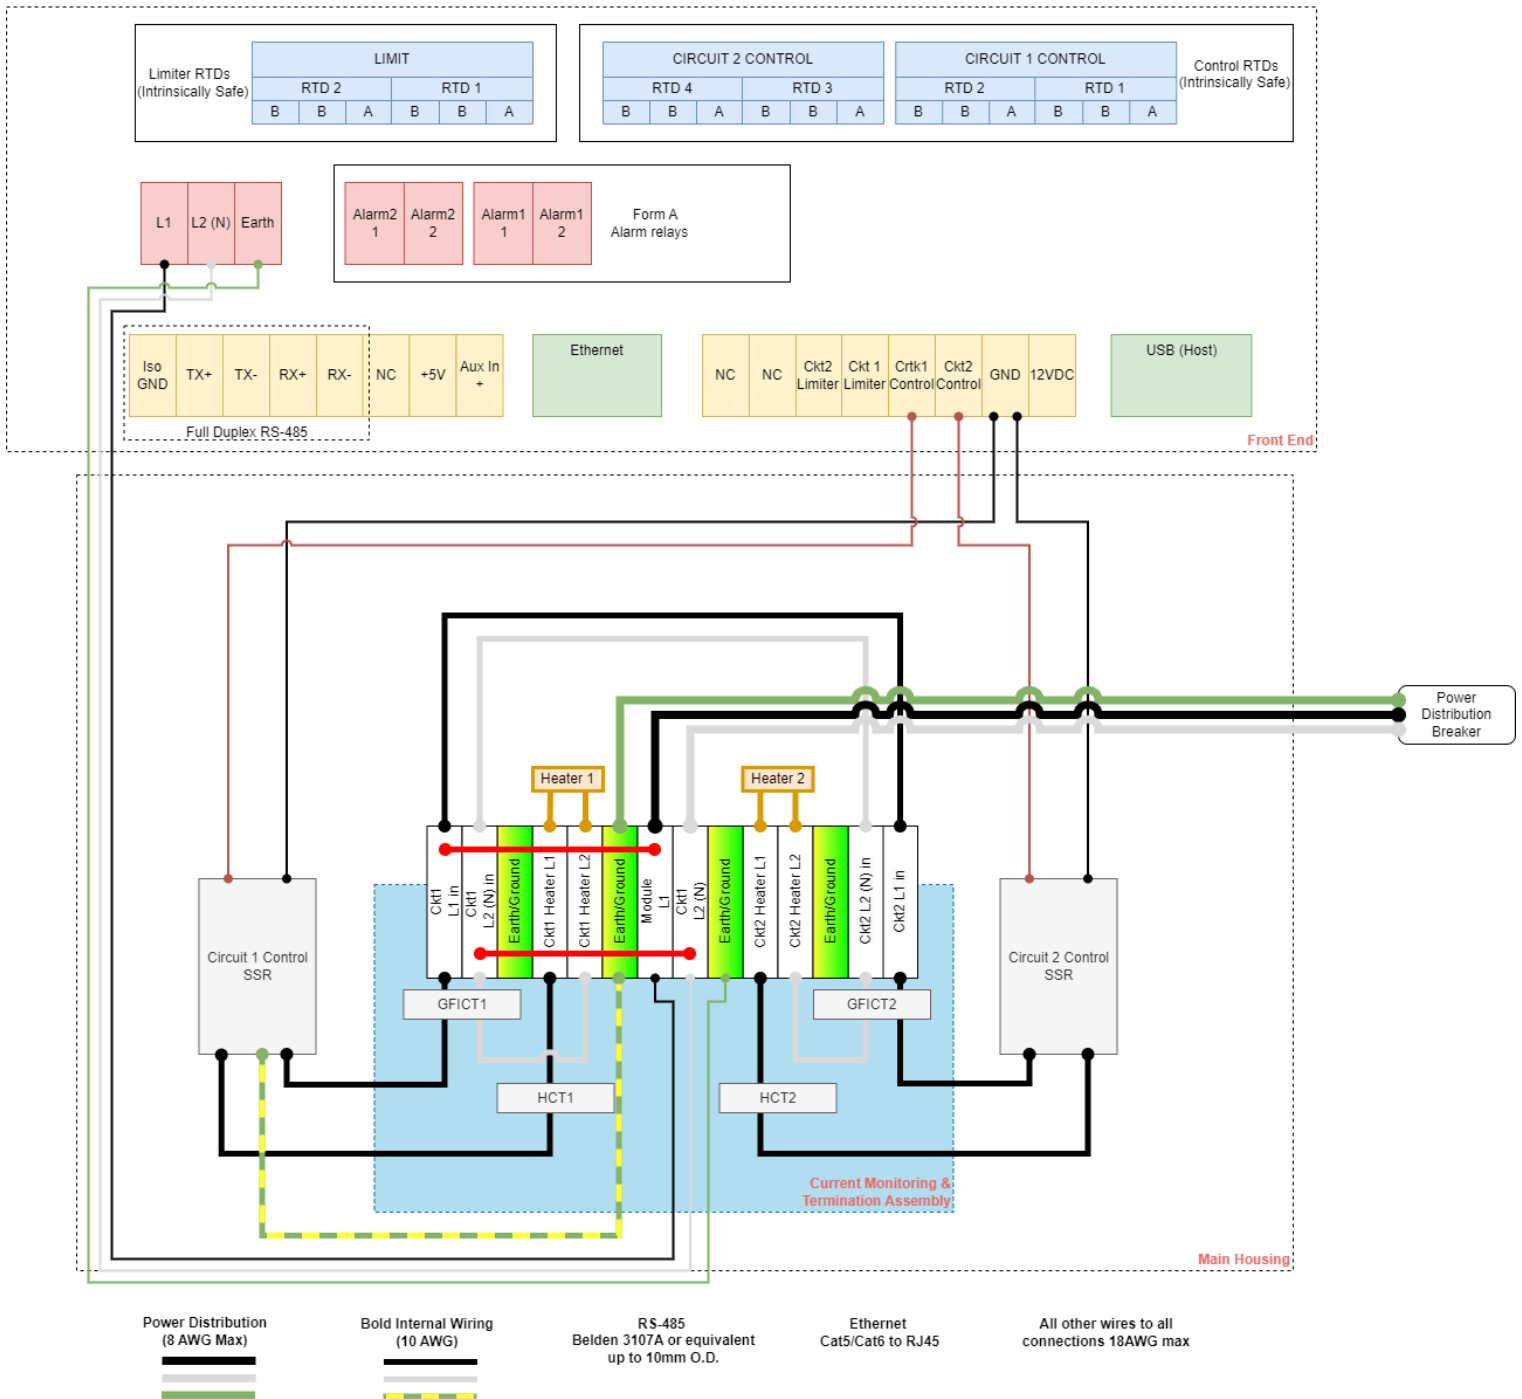

SYSTEM WIRING DIAGRAMS

GENESIS DUO™

DUAL-POINT CONTROL AND MONITORING

Genesis Duo 2-Circuit SSR Wiring Diagram Single Breaker Design

Thermon • 100 Thermon Dr • PO Box 609 San Marcos, TX 78667-0609 • Phone: 512-396-5801 • 1-800-820-4328 For the Thermon office nearest you visit us at www.thermon.com

SYSTEM WIRING DIAGRAMS

GENESIS DUO™

DUAL-POINT CONTROL AND MONITORING

Genesis Duo 2-Circuit SSR Wiring Diagram Dual Breaker Design

Thermon · 100 Thermon Dr · PO Box 609 San Marcos, TX 78667-0609 · Phone: 512-396-5801 · 1-800-820-4328 For the Thermon office nearest you visit us at www.thermon.com

SYSTEM WIRING DIAGRAMS

GENESIS DUO™

DUAL-POINT CONTROL AND MONITORING

Genesis Duo 2-Circuit SSR Wiring Diagram Triple Breaker Design

Thermon · 100 Thermon Dr · PO Box 609 San Marcos, TX 78667-0609 · Phone: 512-396-5801 · 1-800-820-4328 For the Thermon office nearest you visit us at www.thermon.com