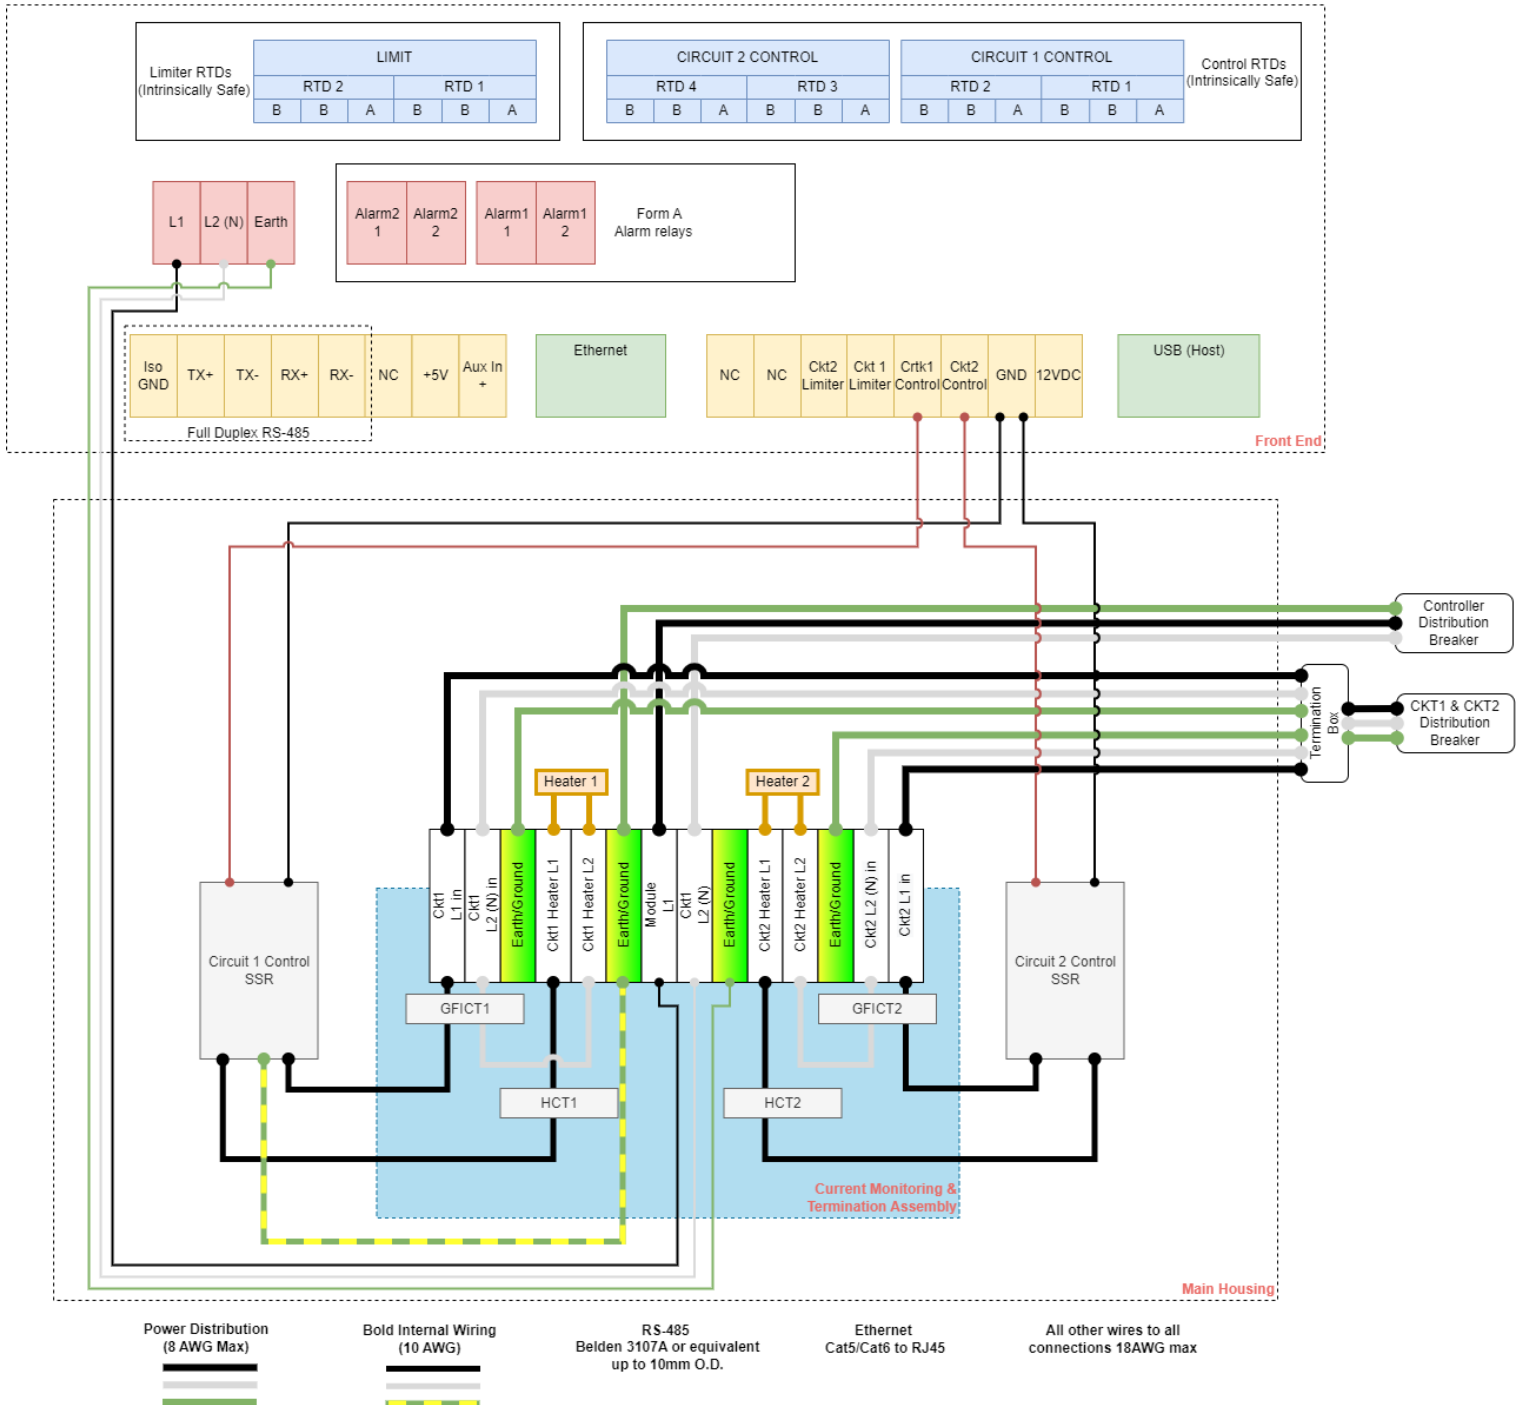

SYSTEM WIRING DIAGRAMS

GENESIS DUO™

DUAL-POINT CONTROL AND MONITORING

Genesis Duo 2-Circuit SSR Wiring Diagram Single Breaker Design

Thermon • 100 Thermon Dr • PO Box 609 San Marcos, TX 78667-0609 • Phone: 512-396-5801 • 1-800-820-4328 For the Thermon office nearest you visit us at www.thermon.com

SYSTEM WIRING DIAGRAMS

GENESIS DUO™

DUAL-POINT CONTROL AND MONITORING

Genesis Duo 2-Circuit SSR Wiring Diagram Dual Breaker Design

Thermon · 100 Thermon Dr · PO Box 609 San Marcos, TX 78667-0609 · Phone: 512-396-5801 · 1-800-820-4328 For the Thermon office nearest you visit us at www.thermon.com

SYSTEM WIRING DIAGRAMS

GENESIS DUO™

DUAL-POINT CONTROL AND MONITORING

Genesis Duo 2-Circuit SSR Wiring Diagram Triple Breaker Design

Thermon · 100 Thermon Dr · PO Box 609 San Marcos, TX 78667-0609 · Phone: 512-396-5801 · 1-800-820-4328 For the Thermon office nearest you visit us at www.thermon.com